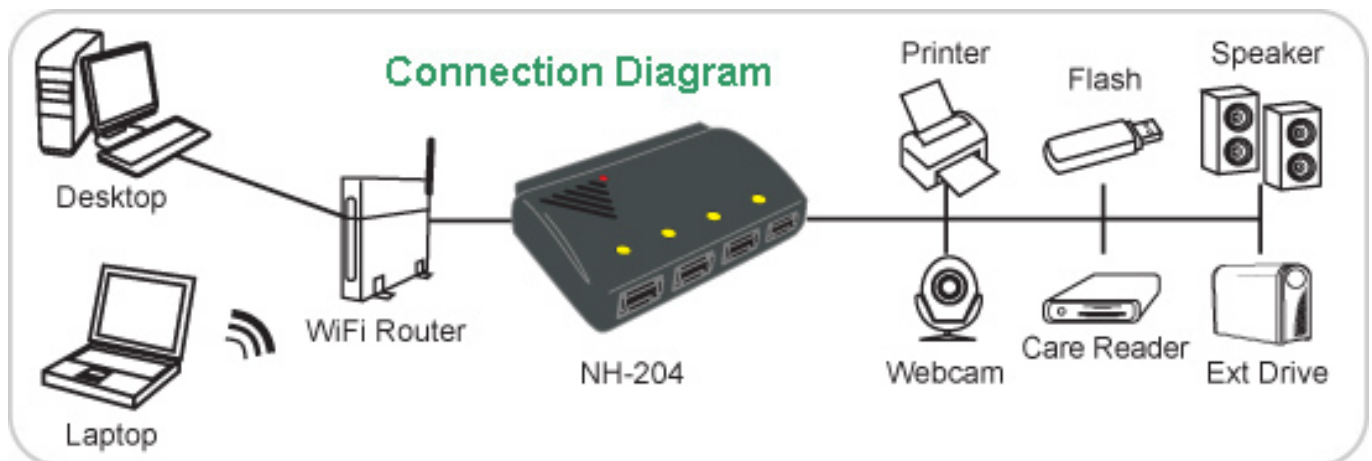

Application: